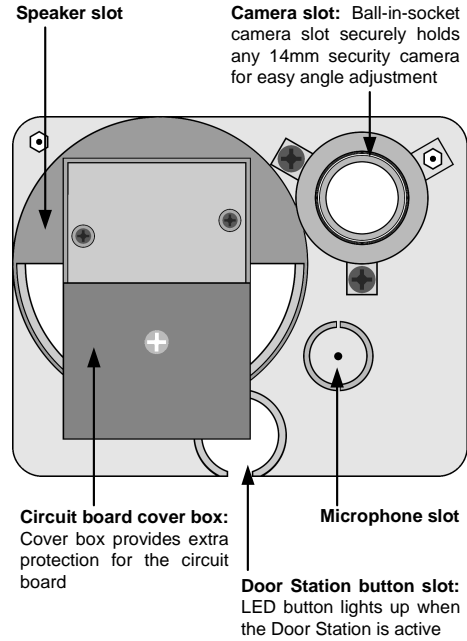

ACNC/TotalPlex®

DP38-NxM
Door Station (M-Series)

SPECIFICATIONS

Power:

- **Circuit Board:** no external power required
- **Camera:** see third-party camera specifications

Dimensions:

- 4.1875" x 6.25" x 1.625"

Shipping Weight:

- 2.0 lbs

Speaker:

- Frequency Response: 400~2.8kHz
- Impedance: 8Ω
- Peak Power: 0.25W

Microphone:

- Frequency Response: 200~6.8kHz