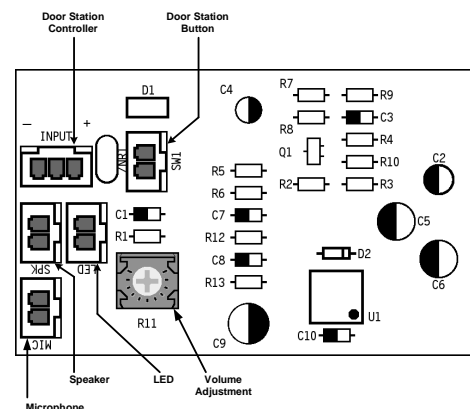

DESCRIPTION

DP38-NBM
Brass M&S size

DP38-NBKM
Black M&S size

DP38-NBZM
Bronze M&S size

DP38-NSM
Aluminum M&S size

The **M-Series** Door Station models include **DP38-NBM**, **DP38-NBKM**, **DP38-NBZM**, and **DP38-NSM**. These units provide standard door-to-phone communication when used with the **DP28-C***. A new design not only brings great new looks, but great new additions as well. A discrete slot is available for an optional third-party 14mm pinhole camera and the weather-proof back box provides quality protection and durability for your unit. All M-Series Door Stations mount into any standard Music and Sound's box as a flush mount. Optional back boxes (DP38-BXMF and DP38-BXMS) are available as both flush and surface mounts. Colors are available in 4 anodized finishes: brass, black, bronze, and aluminum. These Door Stations are also available in kits with the DP28-C as the **DP38-BM**, **DP38-BKM**, **DP38-BZM**, and **DP38-SM**.

*DP28-C not included

FEATURES

- Manufactured in aluminum with anodized Brass, Black, Bronze, and Aluminum finishes
- Mount into any standard Music and Sound's box as a flush mount
- Optional surface mount back boxes (DP38-BXMF and DP38-BXMS) mount easily on almost any surfaces including fences and gates
- All back boxes are manufactured in steel with black powder-coating finish and provides superior protection from the elements
- No external power required: power drawn from connected Door Station Controller (DP28-C)
- LED button lights up when the Door Station is active
- Discrete slot available for optional 3rd party cameras

ACNC/TotalPlex®

DP38-NxM
Door Station (M-Series)

SPECIFICATIONS

Power:

- **Circuit Board:** no external power required
- **Camera:** see third-party camera specifications

Dimensions:

- 4.1875" x 6.25" x 1.625"