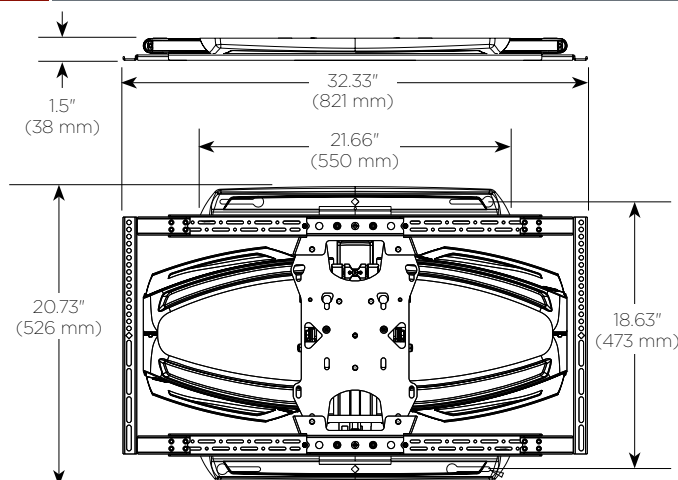

SPECIFICATIONS

Extension	25" (635 mm)
Tilt	-15°
Height Adjust	1" (25 mm)
Dimensions (HxWxD)	20.73 x 32.33 x 1.5" (526 x 821 x 38 mm)
Max Mounting Pattern (H,W)	15.75" (400 mm) / 31.5" (800 mm)
Color	Black
Weight Capacity	125 lbs (56.7 kg)

WHAT YOU NEED TO KNOW

EASY INSTALLATION

Easily install with one person by mounting the top rail and sliding on the assembly.

Adjustable depth and home positioning clicks when the TV is safely and securely against the wall. Post-installation height and leveling allows up to 1" (25 mm) of adjustment for even more flexibility.

A full line of accessories is available to customize a variety of installations.

OTHER PRODUCT OPTIONS

PWR
37-55" Swing Arm Wall Mount

TS525TUP
Thinstall Swing Arm and Power Conditioner Kit

TECHNICAL DRAWINGS