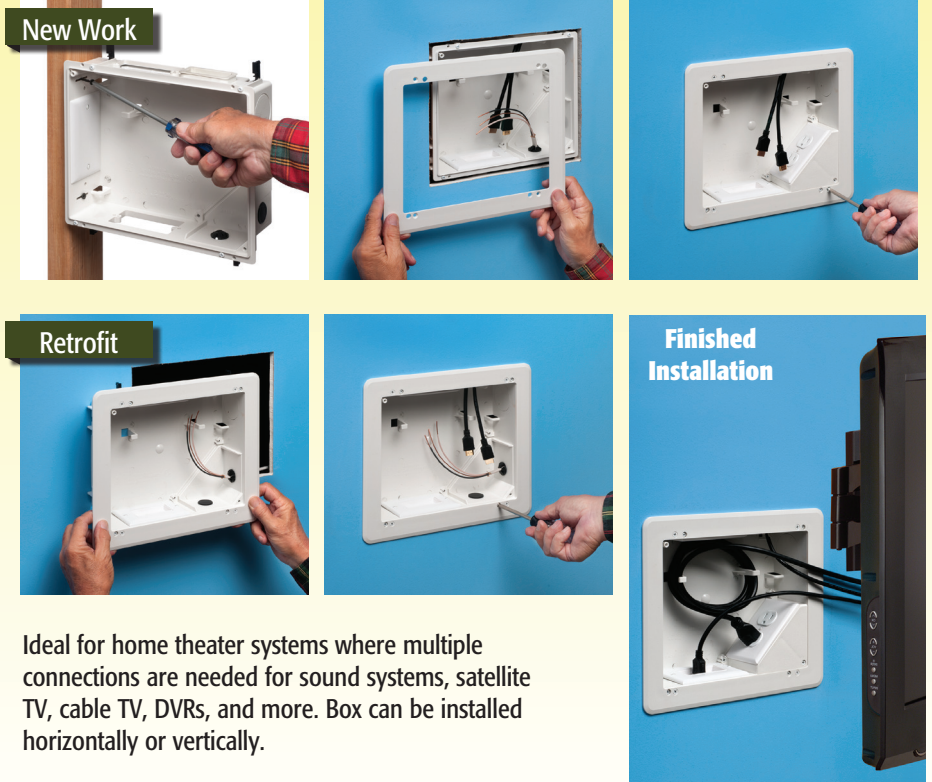

Metal and Non-Metallic 8 x 10 TV BOX™

Non-metallic, installation versatility, and perfect for Home Theater Installations. For new or retrofit work.

FEATURES AND BENEFITS

- Accepts standard-style plates with receptacles and decorator-style devices with plates - and Arlington's SCOOP™ series entrance plates and hoods
- Mounting wing screws hold box secure against wall
- Supplied with cover blanks, wall plate, cable entry device (CED130) and cable connectors for unused openings
- 1-1/2" knockout for ENT or other low voltage wiring
- CULUS Listed

CATALOG NUMBER	UPC/DCI/NAED MFG #018997	DESCRIPTION	UNIT PKG	STD PKG	DIM A	DIM B	DIM C
TVBS810	09757	8"x10" power/low voltage box (steel)	1	1	12.531	10.656	3.140
TVBU810*	09758	8"x10" power/low voltage box	1	1	12.531	10.656	3.140
TVB810C	24193	Cover Fits TVBS810 or TVBU810	1	10	12.530	10.656	0.140

*Add suffix "GC" to Catalog # when ordering in Canada, for example TVBU810GC.

Installation Instructions

Ideal for home theater systems where multiple connections are needed for sound systems, satellite TV, cable TV, DVRs, and more. Box can be installed horizontally or vertically.

Scan For Video