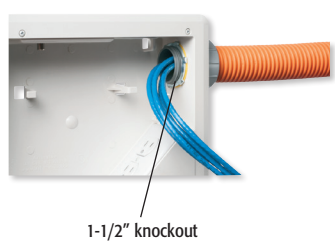

Metal and Non-Metallic 8 x 10 TV BOX™

Non-metallic, installation versatility, and perfect for Home Theater Installations. For new or retrofit work.

FEATURES AND BENEFITS

- Accepts standard-style plates with receptacles and decorator-style devices with plates - and Arlington's SCOOP™ series entrance plates and hoods
- Mounting wing screws hold box secure against wall
- Supplied with cover blanks, wall plate, cable entry device (CED130) and cable connectors for unused openings
- 1-1/2" knockout for ENT or other low voltage wiring
- CULUS Listed

CATALOG NUMBER	UPC/DCI/NAED MFG #018997	DESCRIPTION	UNIT PKG	STD PKG	DIM A	DIM B	DIM C
TVBS810	09757	8"x10" power/low voltage box (steel)	1	1	12.531	10.656	3.140
TVBU810*	09758	8"x10" power/low voltage box	1	1	12.531	10.656	3.140
TVB810C	24193	Cover Fits TVBS810 or TVBU810	1	10	12.530	10.656	0.140

*Add suffix "GC" to Catalog # when ordering in Canada, for example TVBU810GC.

Installation Instructions

Ideal for home theater systems where multiple connections are needed for sound systems, satellite TV, cable TV, DVRs, and more. Box can be installed horizontally or vertically.