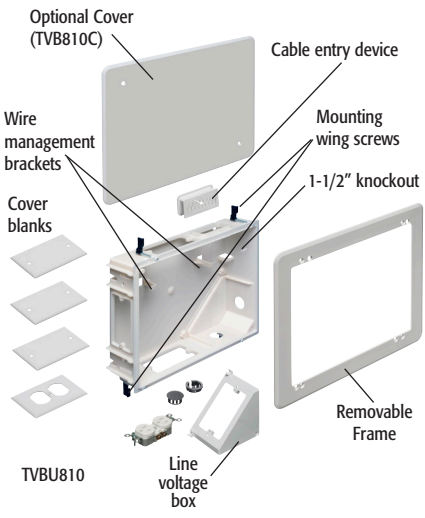

Metal and Non-Metallic 8 x 10 TV BOX™

Non-metallic, installation versatility, and perfect for Home Theater Installations. For new or retrofit work.

FEATURES AND BENEFITS

- Accepts standard-style plates with receptacles and decorator-style devices with plates - and Arlington's SCOOP™ series entrance plates and hoods
- Mounting wing screws hold box secure against wall
- Supplied with cover blanks, wall plate, cable entry device (CED130) and cable connectors for unused openings
- 1-1/2" knockout for ENT or other low voltage wiring
- CULUS Listed

CATALOG NUMBER	UPC/DCI/NAED MFG #018997	DESCRIPTION	UNIT PKG	STD PKG	DIM A	DIM B	DIM C
TVBS810	09757	8"x10" power/low voltage box (steel)	1	1	12.531	10.656	3.140
TVBU810*	09758	8"x10" power/low voltage box	1	1	12.531	10.656	3.140
TVB810C	24193	Cover Fits TVBS810 or TVBU810	1	10	12.530	10.656	0.140

*Add suffix "GC" to Catalog # when ordering in Canada, for example TVBU810GC.

Installation Instructions

Ideal for home theater systems where multiple connections are needed for sound systems, satellite TV, cable TV, DVRs, and more. Box can be installed horizontally or vertically.

Scan For Video