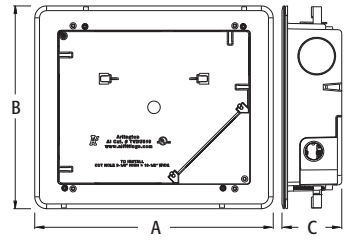

Metal and Non-Metallic 8 x 10 TV BOX™

Non-metallic, installation versatility, and perfect for Home Theater Installations. For new or retrofit work.

FEATURES AND BENEFITS

- Accepts standard-style plates with receptacles and decorator-style devices with plates - and Arlington's SCOOP™ series entrance plates and hoods
- Mounting wing screws hold box secure against wall
- Supplied with cover blanks, wall plate, cable entry device (CED130) and cable connectors for unused openings
- 1-1/2" knockout for ENT or other low voltage wiring
- CULUS Listed

CATALOG NUMBER	UPC/DCI/NAED MFG #018997	DESCRIPTION	UNIT PKG	STD PKG	DIM A	DIM B	DIM C
TVBS810	09757	8"x10" power/low voltage box (steel)	1	1	12.531	10.656	3.140
TVBU810*	09758	8"x10" power/low voltage box	1	1	12.531	10.656	3.140
TVB810C	24193	Cover Fits TVBS810 or TVBU810	1	10	12.530	10.656	0.140

*Add suffix "GC" to Catalog # when ordering in Canada, for example TVBU810GC.

Installation Instructions

Ideal for home theater systems where multiple connections are needed for sound systems, satellite TV, cable TV, DVRs, and more. Box can be installed horizontally or vertically.