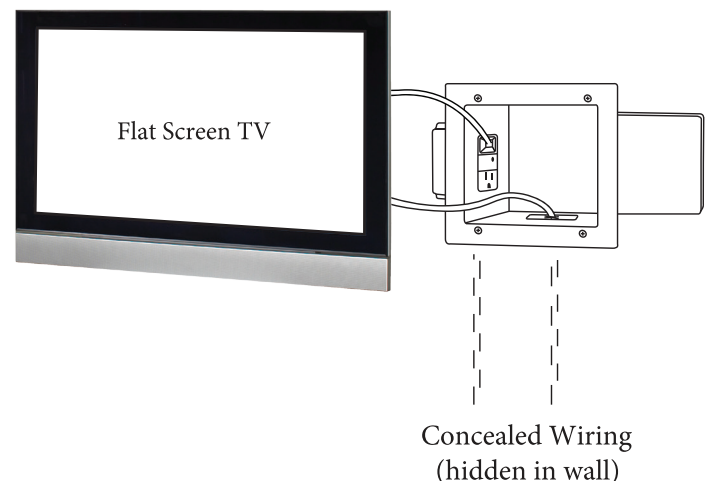

Installation Diagram

Part Number	Description	Min. Order/Master Ctn.
45-0051-WH	Expandable Media Box with Duplex Receptacle, White	1/10
45-0061-WH	Expandable Media Box with Duplex Surge Suppressor, White	1/4

RoHS Compliant. *UL Listed Component.
Multiple Patents Pending.