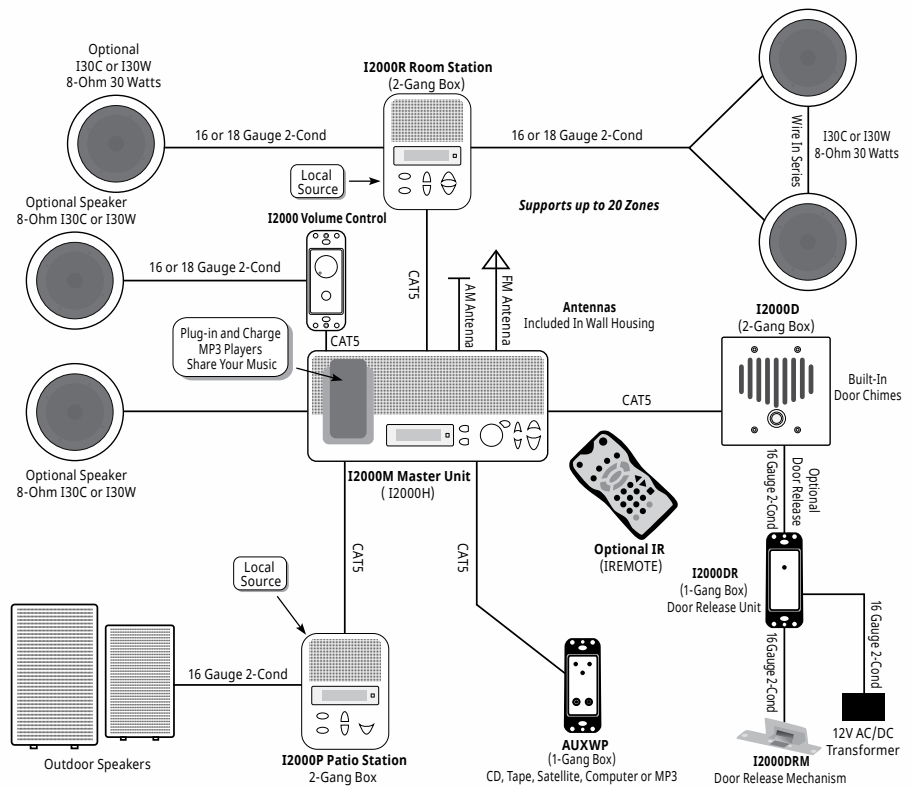

- **Bluetooth Receiver:** Multi-use adapter that Bluetooth-enables any music device with a 3.5mm jack! Stream from your iPhone to the I2000 system to play your favorite music throughout your living space, while keeping your phone close at hand. Plug it into your stereo or home theater system to enjoy digital music thorough your stereo or surround-sound speakers. The options are limitless! Comes with USB or household power cords.
- **Auxiliary Wall Input:** Optional wall input that allows connection to CD or tape players, satellite radios, or computers. It includes its own treble, bass, and volume controls to deliver high-quality sound regardless of the device.
- **ACABLE:** 18" cable with a 3.5mm plug to connect Personal Music Players to your I2000M Master Stations and I2000R Room Stations.
- **I2000-HGR:** Hanger bracket accessory for I2000R Room Stations, to hold Personal Music Players below the station unit.
- **IREMOTE:** Full-function handheld remote control for your I2000M Master Stations, I2000R Room Stations, and I2000P Patio Stations.
- **I2000VC Volume Control:** Indoor amplified volume control with two-source option and volume control, typically used in rooms with no need for a Room Station.

I2000 Wire Configuration

I2000R with Hanger Bracket (I2000-HGR)

AUXWP Auxiliary Wall Plate (For computer or other devise)

I2000DR Door Release Unit (Works with I2000DRM Mechanism)

Part Number - I2000 - Lit