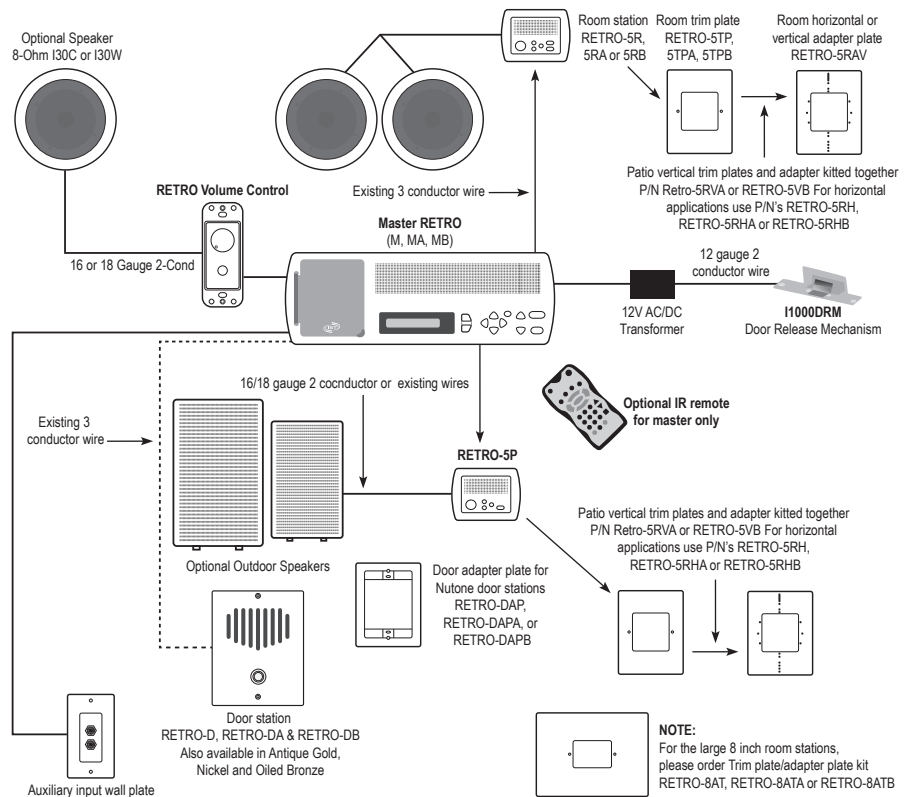

RETRO Wire Configuration

Part Number - RETRO - Lit

Intrasonic Technology, headquartered in Dallas, TX, manufactures full-featured, easy-to-use music distribution and intercom systems that offer great value for the price. Our diverse line of products includes Music Distribution and Intercom Systems, Video Door Intercom Systems, and a wide variety of ceiling, in-wall, or mini-cube audio speakers, and associated accessories.

Visit our web site to find a dealer near you – www.intrasonictechnology.com

Copyright © 2013 Intrasonic Technology. All Rights Reserved. IST and the IST logo are registered trademarks of Intrasonic Technology, Inc. Product names and model numbers referenced or depicted on this brochure are trademarks or registered trademarks of Intrasonic Technology, Inc.