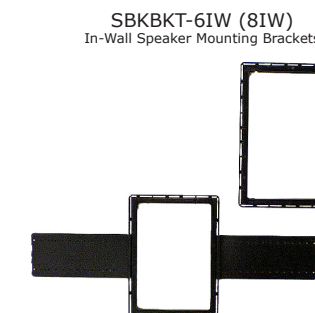

(6IW) Dimension 10 3/4" x 7 3/8"
(8IW) Dimension 12 7/8" x 8 7/8"