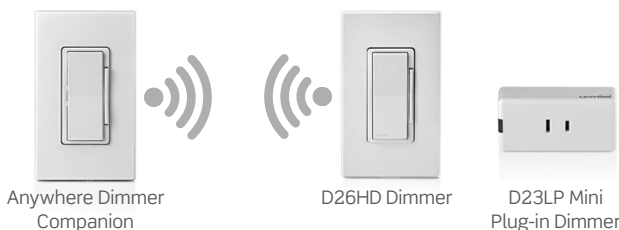

Decora Smart® Anywhere Dimmer Companion

(Works with Wi-Fi 2nd Gen)

Companion with a Decora Smart D23LP Mini Plug-In Dimmer to add ON/OFF and DIM/BRIGHT control of floor lamps to any indoor wall surface (see diagram on page 2).

Once installed, the Anywhere Dimmer Companion visually matches your other Decora Smart Wi-Fi dimmers and features familiar ON/OFF and DIM/BRIGHT controls. Press the top of the rocker switch to turn ON, press the bottom of the rocker switch to turn OFF. You can also double press the top to turn ON at max brightness. On the right-hand side you will find a DIM/BRIGHT bar which allows for easy light level adjustment in the room.

APPLICATION

The Decora Smart® Anywhere Dimmer Companion pairs wirelessly with your Decora Smart Wi-Fi® 2nd Generation Dimmer (D26HD) or Mini Plug-In Dimmer (D23LP) to provide additional lighting control wherever you need it most such as at the base of a staircase, the end of a hallway or open areas with multiple entrances like a large kitchen or family room. Mount it directly on the wall surface or at an existing single or multi-gang wallbox — no wiring is required.

The Decora Smart Anywhere Dimmer Companion is the perfect solution for locations where wiring or a wallbox with a traveler wire may not be present. For added convenience, you can even control the Decora Smart Wi-Fi 2nd Gen Mini Plug-In Dimmer to add a wall mounted dimmer for your connected plug-in lamps.