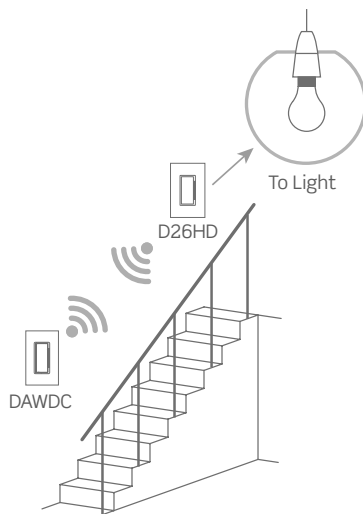

INSTALLATION CONSIDERATIONS

- The Anywhere Dimmer Companion does not connect directly to the load/lights. A line powered primary Wi-Fi 2nd Gen Dimmer (D26HD) or Mini Plug-in Dimmer (D23LP) is required (sold separately)
- Anywhere Companion devices are battery powered and pair with Wi-Fi 2nd Generation devices using wireless RF technology for communication
- For indoor use only
- Visit Leviton.com/decorasmart for product compatibility updates
- For product installation instructions including mounting and pairing please see the Anywhere Dimmer Companion Getting Started Guide

SPECIFICATIONS

- Operating Temp: 0°C - 40°C (32°F - 104°F)
- Operating Humidity: 0 - 90% non-condensing
- Storage Temperature Range: -10°C - 85°C
- Batteries: CR2025 (2)
- Network: 2.4GHz
- Range: 50 ft

WARRANTY

- Two-Year Limited Warranty

AGENCY STANDARDS AND COMPLIANCE

- Complies with UL 1472, CSA C22.2 No. 184.1-15
- CSA Listed for USA and Canada
- Complies with FCC Part 15, Class B

Add additional ON/OFF and DIM/BRIGHT control at the base of a staircase