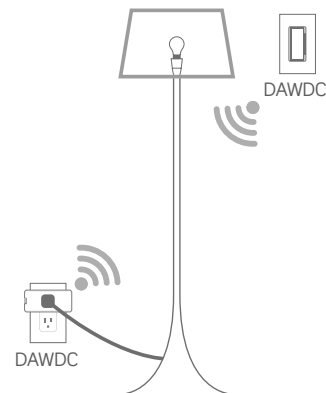

Add additional ON/OFF and DIM/BRIGHT control of a floor lamp to any indoor wall surface

ORDERING INFORMATION

DESCRIPTION	CAT. NO.
Anywhere Dimmer Companion* (Works with Wi-Fi 2nd Gen)	DAWDC
Mini Plug-In Dimmer (2nd Gen), Wi-Fi Certified	D23LP
600 Watt Dimmer (2nd Gen), Wi-Fi Certified	D26HD

* Must be used with a primary Wi-Fi 2nd Gen dimmer or mini plug-in dimmer.

Leviton Manufacturing Co., Inc. Global Headquarters

201 N. Service Rd. Melville, NY 11747-3138 Tech Line: 1-800-824-3005 Fax: 1-800-832-9538

Visit our Website at: www.leviton.com/decorasmart

©2021 Leviton Manufacturing Co., Inc. All rights reserved. Subject to change without notice.

SAT-10134
REV FEB 2021