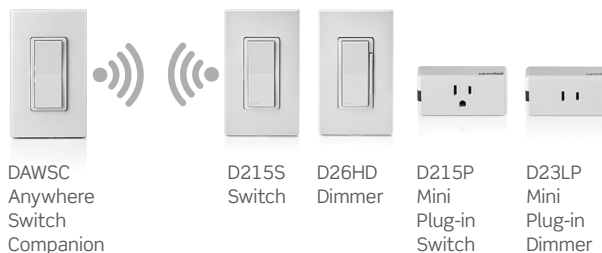

Decora Smart® Anywhere Switch Companion

(Works with Wi-Fi® 2nd Gen)

It is easy to pair the Anywhere Switch Companion with a Decora Smart 2nd Gen Dimmer or Switch for additional ON/OFF control, such as at the base of a staircase (see diagram on page 2), or to pair the Anywhere Switch Companion with a Decora Smart Mini Plug-In to add ON/OFF control to any indoor wall surface (see diagram on page 2).

Decora Smart Wi-Fi 2nd Generation devices:

Once installed, the Anywhere Switch Companion visually matches your other Decora Smart Wi-Fi devices and features familiar ON/OFF control. Press the top of the rocker switch to turn ON, press the bottom of the rocker switch to turn OFF.

The Decora Smart Anywhere Switch Companion is the perfect solution for locations where wiring or a wallbox with a traveler wire may not be present. For added convenience, you can even control Decora Smart Wi-Fi 2nd Gen Mini Plug-Ins to add a wall mounted switch to control your connected plug-in lamps, electronics, or small appliances.

FEATURES AND BENEFITS

- Place it anywhere you need additional lighting ON/OFF control to create 3-way/multi-way solutions with no wiring required
- Mounts directly to your wall surface or installs at an existing wallbox (single and multi-gang) where a traveler wire may not be present
- Slim profile, and because it's Decora®, it matches your in-wall Decora devices for a seamless look
- No Wi-Fi or app required for setup or operation
- 50-ft wireless RF range between the Anywhere Companion and the primary Wi-Fi 2nd Gen device
- Use with Leviton Decora standard or Decora Plus™ screwless wallplates (single and multi-gang)
- Replaceable CR2025 batteries included, with estimated 5-year battery life (results may vary)
- Easy battery replacement – no need to remove the device from the wall or wallbox
- Pair up to three Anywhere Companions with a Decora Smart Wi-Fi 2nd Gen device