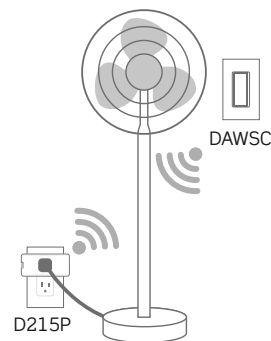

Add additional ON/OFF control of fan or lamp to any indoor wall surface

ORDERING INFORMATION

DESCRIPTION	CAT. NO.
Anywhere Switch Companion* (works with Wi-Fi 2nd Gen)	DAWSC
15A Switch (2nd Gen), Wi-Fi Certified	D215S
600 Watt Dimmer (2nd Gen), Wi-Fi Certified	D26HD
Mini Plug-In Switch (2nd Gen), Wi-Fi Certified	D215P
Mini Plug-In Dimmer (2nd Gen), Wi-Fi Certified	D23LP

* Must be used with a primary Wi-Fi 2nd Gen dimmer, switch or plug-in device.

Leviton Manufacturing Co., Inc. Global Headquarters

201 N. Service Rd. Melville, NY 11747-3138 Tech Line: 1-800-824-3005 Fax: 1-800-832-9538

Visit our Website at: www.leviton.com/decorasmart

©2021 Leviton Manufacturing Co., Inc. All rights reserved. Subject to change without notice.

SAT-10135
REV FEB 2021