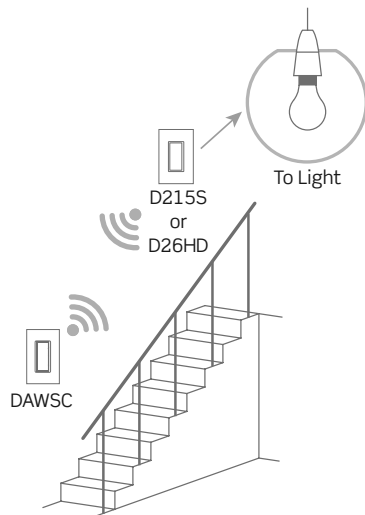

INSTALLATION CONSIDERATIONS

- The Anywhere Switch Companion does not connect directly to the load/lights. A line powered primary Wi-Fi 2nd Gen Device or Mini Plug-in is required (sold separately)
- Anywhere Companion devices are battery powered and pair with Wi-Fi 2nd Generation devices using wireless RF technology for communication
- Anywhere Switch Companion is for ON/OFF control only
- For indoor use only
- Visit Leviton.com/decorasmart for product compatibility updates
- For product installation instructions including mounting and pairing please see the Anywhere Switch Companion Getting Started Guide

SPECIFICATIONS

- Operating Temp: 0°C - 40°C (32°F - 104°F)
- Operating Humidity: 0 - 90% non-condensing
- Storage Temperature Range: -10°C - 85°C
- Batteries: CR2025 (2)
- Network: 2.4GHz
- Range: 50 ft.

WARRANTY

- Two-Year Limited Warranty

AGENCY STANDARDS AND COMPLIANCE

- Complies with UL 917, C22.2 No. 177-13
- CSA Listed for USA and Canada
- Complies with FCC Part 15, Class B

Add additional ON/OFF control at the base of a staircase