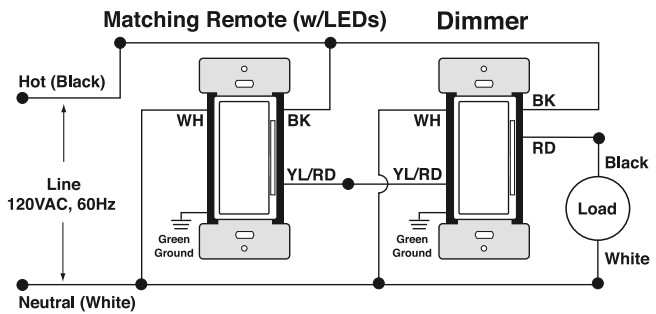

SINGLE POLE WIRING DIAGRAM

THREE-WAY WIRING DIAGRAM

ORDERING INFORMATION

DESCRIPTION	CAT. NO.
Decora Smart Zigbee 3.0 Dimmer: 120V 600W INC, 300W LED/CFL, neutral required, white wallplate included, Packed 1/Box, 10/Cartron.	DG6HD-1BW
Matching Dimmer Remote	DD00R-DL
Dimmer Color Change Kit, Black	DDKIT-00E
Dimmer Color Change Kit, Gray	DDKIT-00G
Dimmer Color Change Kit, Brown	DDKIT-00B
Dimmer Color Change Kit, Ivory	DDKIT-00I
Dimmer Color Change Kit, White	DDKIT-00W
Dimmer Color Change Kit, Light Almond	DDKIT-00T