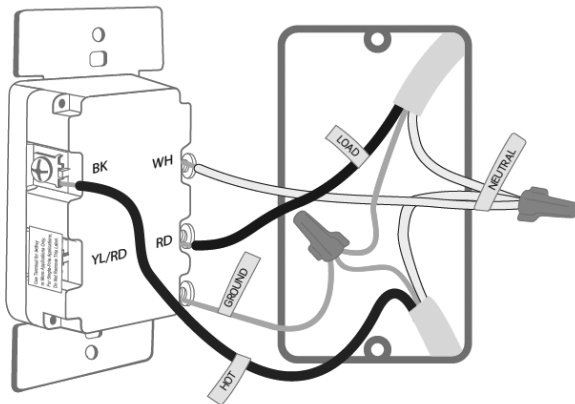

SINGLE POLE WIRING DIAGRAM

THREE-WAY WIRING DIAGRAM

ORDERING INFORMATION

DESCRIPTION	CAT. NO.
Decora Smart Zigbee 3.0 Dimmer: 120V 600W INC, 300W LED/CFL, neutral required, white wallplate included, Packed 1/Box, 10/Cartron.	DG6HD-1BW
Matching Dimmer Remote	DD00R-DL
Dimmer Color Change Kit, Black	DDKIT-00E
Dimmer Color Change Kit, Gray	DDKIT-00G
Dimmer Color Change Kit, Brown	DDKIT-00B
Dimmer Color Change Kit, Ivory	DDKIT-00I
Dimmer Color Change Kit, White	DDKIT-00W
Dimmer Color Change Kit, Light Almond	DDKIT-00T