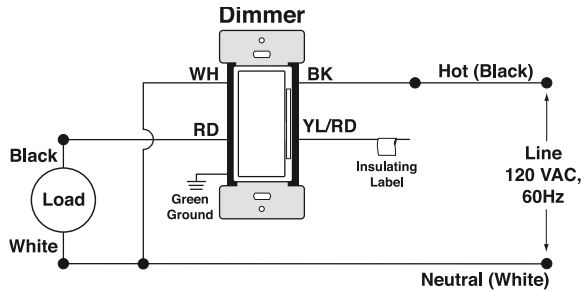

SINGLE POLE WIRING DIAGRAM