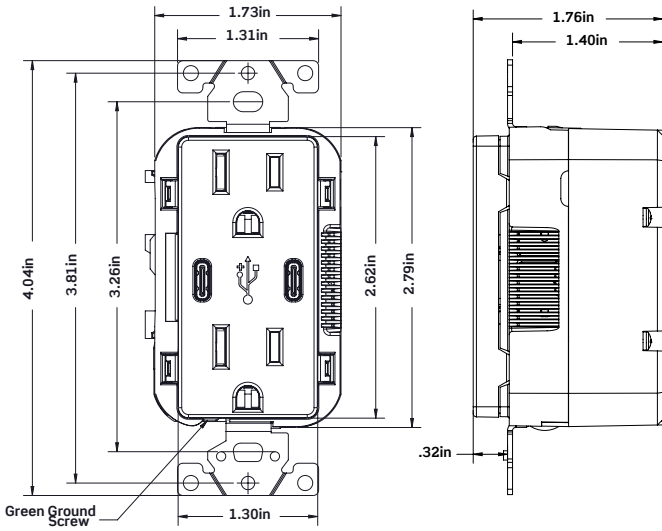

Agency Standards and Compliance

cCSAus Listed

Warranty Information

Two-Year Limited Warranty

Specifications

See Leviton.com for full specification information

Dimensional Drawings

15A and 20A (15A Model Shown)

T5636

T5836

Dimensional Drawings

15A and 20A (15A Model Shown)

T5635

T5835

Wiring Diagrams

Ordering Information