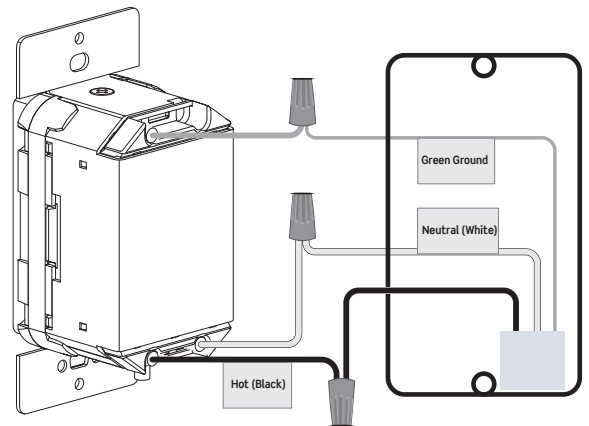

T5636

T5836

Dimensional Drawings

15A and 20A (15A Model Shown)

T5635

T5835

Wiring Diagrams

Ordering Information

Cat. No.	Description	Charging Capacity	Rating	Color
T5636	60W Dual Type-C™ with Power Delivery (PD) USB Charger Receptacle	60W	15A – 125V	W, I, T, G, E, B
T5836	60W Dual Type-C™ with Power Delivery (PD) USB Charger Receptacle	60W	20A – 125V	W, I, T, G, E, B
T5635	30W Dual Type-C™ with Power Delivery (PD) USB Charger Receptacle	30W (6A)	15A – 125V	W, I, T, G, E, B
T5835	30W Dual Type-C™ with Power Delivery (PD) USB Charger Receptacle	30W (6A)	20A – 125V	W, I, T, G, E, B