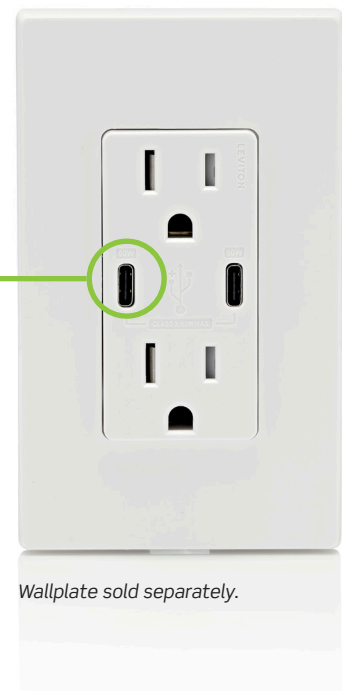

Type-C ports and Power Delivery are featured on the latest devices manufactured by Apple®, Samsung®, Google®, Microsoft® and more, making the technology the new standard.

Installation

Leviton's Power Delivery compatible USB In-Wall Chargers can replace a standard receptacle for a convenient upgrade and are compatible with non-PD devices as well as USB Type A devices (adapter required).

60W
Charge on
Single Port

Features

- The most advanced USB in-wall chargers on the market with up to 2X the charging power with PD devices
- Charges most Type-C devices as well as Type A devices (adapter required)
- Adapter-free charging of Type-C devices for a sleek and uncluttered appearance
- No data transfer capability
- 6A USB Charger
- 15A and 20A receptacle models available
- Two high-powered charging ports with 60W (T5636/T5836) or 30W (T5635/T5835) of charging on a single port
- Smart chip recognizes and optimizes the charging requirements of individual devices
- Built-in overcurrent protection helps protect the electronics from receiving too much power, which can damage the device
- Internal thermo regulator prevents the electronics from overheating
- USB Ports tested to meet the industry requirement to withstand over 10,000 insertions
- Compatible with USB 3.1, 3.0, 2.0, 1.1 devices
- Type-C USB Ports enable cables to be inserted in either direction
- Tamper-resistant receptacles help prevent access by most non-rated/foreign objects
- Compatible with Decora® wallplates and Decora Plus™ screwless wallplates (sold separately)
- Spec Grade