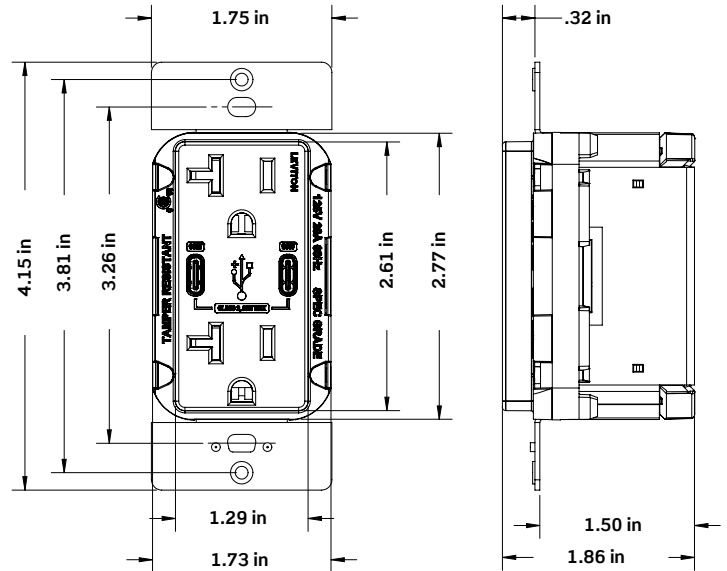

Agency Standards and Compliance

cCSAus Listed

Warranty Information

Two-Year Limited Warranty

Specifications

See Leviton.com for full specification information

Dimensional Drawings

15A and 20A (15A Model Shown)

T5636

T5836

Dimensional Drawings

15A and 20A (15A Model Shown)

T5635

T5835

Wiring Diagrams

Ordering Information