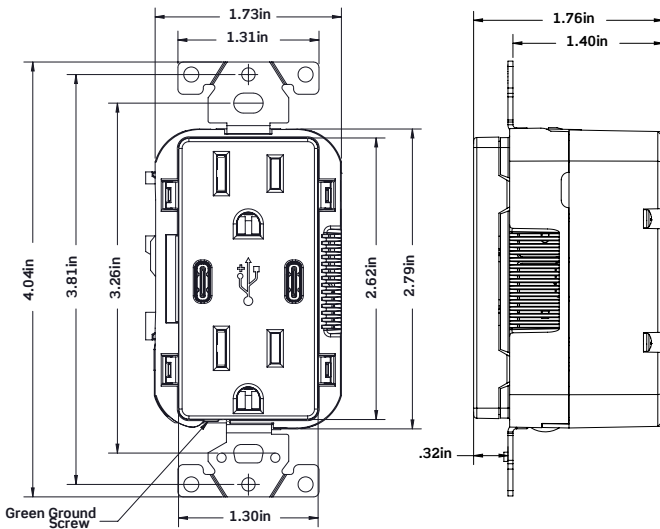

Agency Standards and Compliance

cCSAus Listed

Warranty Information

Two-Year Limited Warranty

Specifications

See Leviton.com for full specification information

Dimensional Drawings

15A and 20A (15A Model Shown)

T5636

T5836

Dimensional Drawings

15A and 20A (15A Model Shown)

T5635

T5835

Wiring Diagrams

Ordering Information