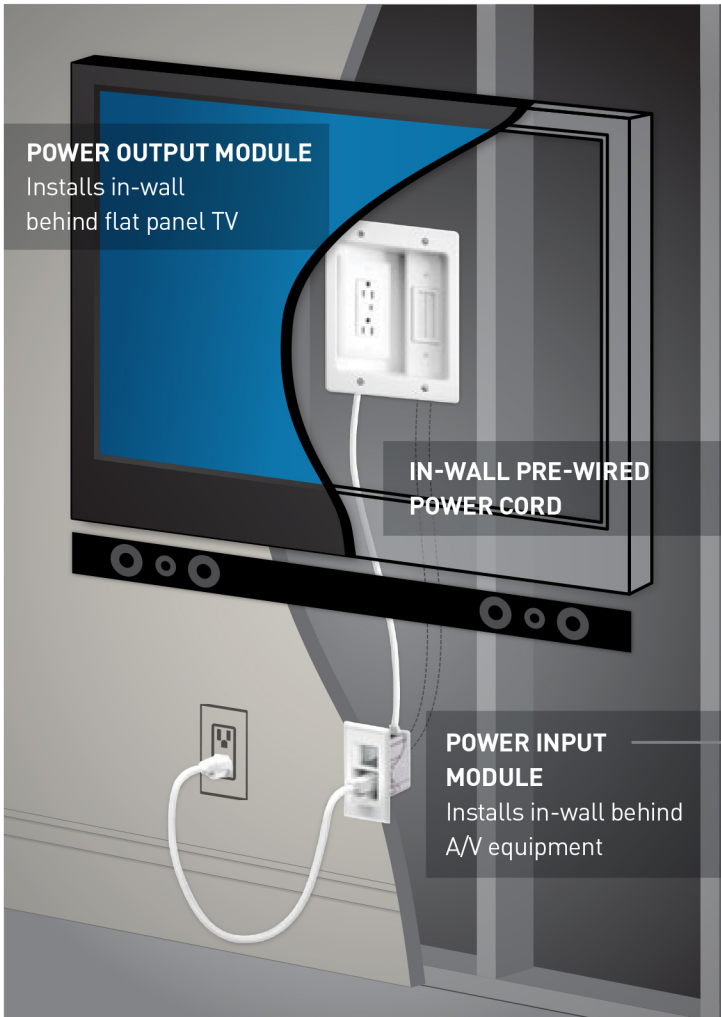

Support Total Power Needs

Provide power to more than just the TV. The duplex receptacle supports many plug types, including right angle plugs as well as many other power supply shapes, making it easy to power up additional devices such as set top boxes, digital TV adapters, or sound bars.

Installation Advantages

Be prepared for anything with the unique shape of the CPT306W-V1, which offers a large enough cutout for visual inspection of fire blocks or other obstacles inside the wall. Find and address the problem without any external wall damage, saving you both time and money.

The bracket's vertical orientation is ideal for installations with non-standard stud widths such as for corner TV placement.

The power input module matches the shape and finish of other wall devices for uniformity throughout the home. It is also easy to expand and customize, providing the greatest flexibility for different entertainment center applications.

FEATURES

- Simplifies on wall flat panel installations – even in difficult to mount locations
- Hides power and AV cables for a clean, on wall installation
- Compatible with any TV brand and easily expandable
- Powers multiple devices through duplex receptacle
- ETL listed power input module and power cable assembly
- Kit Includes: Power Output Module (includes 6 ft pre-wired cord), Power Input Module, Drywall Bracket, 6ft Power Cord, and Cut-out Template with Complete Instruction Guide