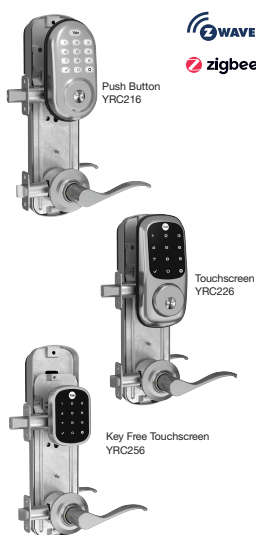

Assure Lock[®] Interconnected

Electronic Locksets

Lose Your Keys. For Good.®

Assure Lock Interconnected

Yale Real Living® Assure Lock® Interconnected combines electronic deadbolts with the convenience of a passage lever for panic proof egress. A key free solution for multi-family housing.

- ▶ Lock and unlock without the hassle of keys using the backlit touchscreen or push button keypads.
- ▶ Property managers can forget the days of rekeying costs by deleting old pin codes and programming new codes for tenants.
- ▶ Simple to install. Field adjustable handing. Available in 4-1/2" or 5" center to center allows for use in most applications.
- ▶ Sleek, modern design available in a variety of finishes and lever designs
- ▶ Available with Z-Wave Plus or ZigBee radios for integration into existing alarm or automation systems.

Product Specifications	Yale Real Living Assure Lock Interconnected
Door Prep	2 1/8" face bore, 1" edge bore 4 1/2" or 5 1/2" center to center 1 3/8" to 1 3/4" door thickness
ANSI/BHMA Grading	Grade 2
Users	25 Pin Codes; 250 Z-Wave/ZigBee; 12 Bluetooth
Handing	Field Adjustable
Keying Options	KW KD standard; KW KA SC KD; SC KA PARA SFIC (touchscreen only) core sold separately
Weather Resistant Gasket	Standard
Keypad	Touchscreen or Push Button
Power Source	4 AA Batteries (included)
Available Finishes	Polished Brass; Satin Nickel; Oil Rubbed Bronze